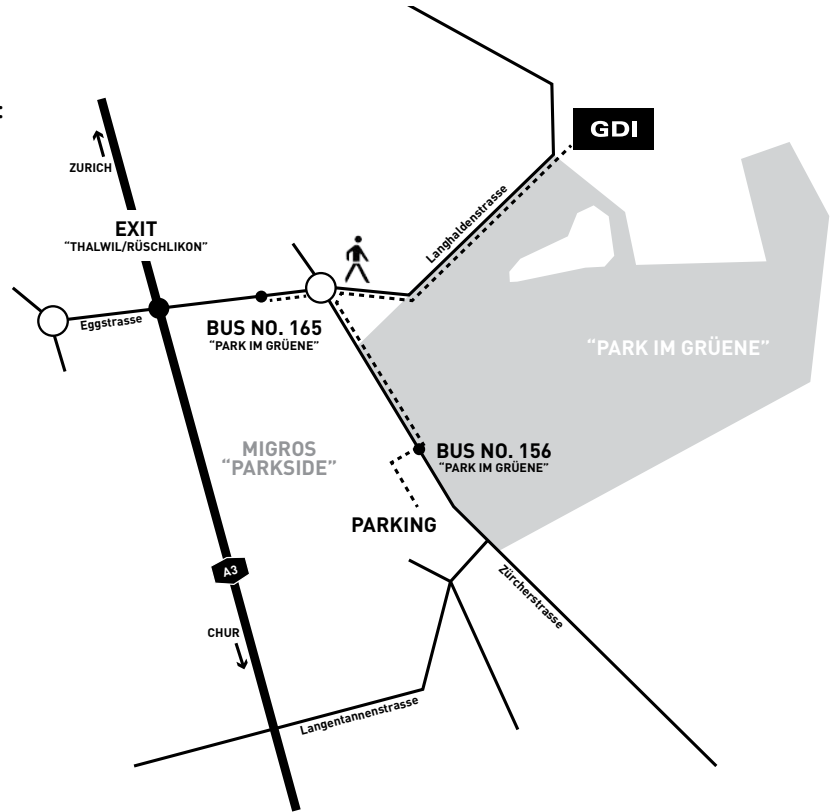

ARRIVAL BY CAR

- A3 motorway Zurich/Chur to exit Thalwil/Rüschlikon; follow signs for Thalwil at the roundabout
- Parking available at "Park im Grüene" car park (Zürcherstrasse 4, 8803 Rüschlikon)

ARRIVAL BY PUBLIC TRANSPORT

From Zurich/Bürkliplatz or Rüschlikon train station:
take bus no. 165 to "Park im Grüene" bus stop

From Thalwil train station: take bus no. 156
to "Park im Grüene" bus stop

GDI Gottlieb Duttweiler Institute
Langhaldenstrasse 21
CH-8803 Rüschlikon/Zurich
Phone +41 44 724 61 11
info@gdi.ch
www.gdi.ch